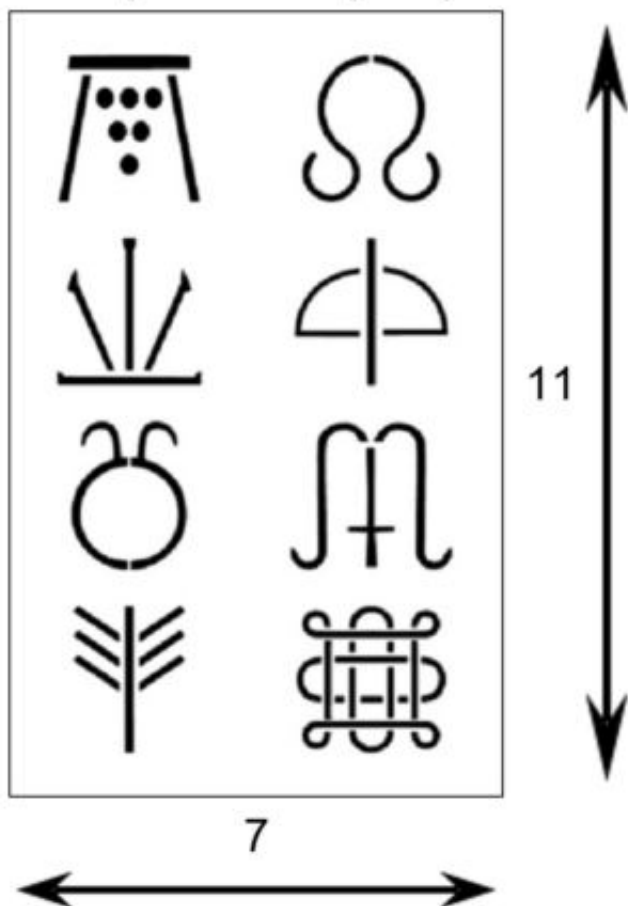

Download from  
**Dreamstime.com**

This watermarked comp image is for previewing purposes only.

ID 2468711

© Milan Surkala | Dreamstime.com

[Yule-symbols](#)

---

Black areas represent the open spaces in stencil.

[Yule-symbols](#)

Download from  
**Dreamstime.com**

This watermarked comp image is for previewing purposes only.

ID 2468711

© Milan Surkala | Dreamstime.com

---

Holly and Ivy were seen as the male and female principles (respectively) and were believed to bring good luck and fertility to men and women. Holly, berries, pine .... In Britain other observances were added including the Yule log and Yule cakes, fir trees, gifts, and greetings. Fires and lights (symbols of warmth and lasting life) .... The crossword clue Yule symbols. with 6 letters was last seen on the January 01, 1968. We think the likely answer to this clue is SANTAS. Below are all possible .... Most of the customs, lore, symbols, and rituals associated with "Christmas" actually are linked to Winter Solstice celebrations of ancient Pagan cultures. THEME: ...